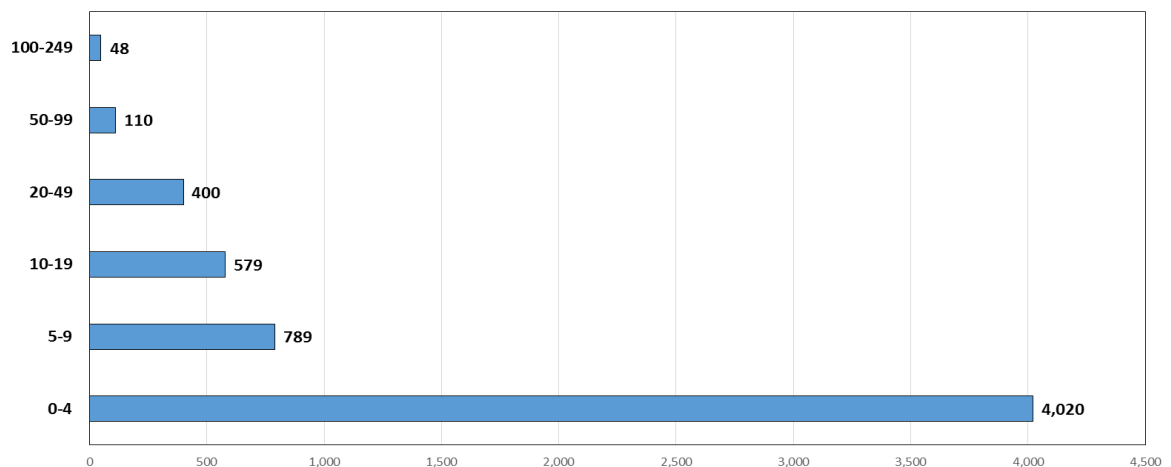

Number of Firms by Employment Size Category

Data note: all firms with over 250 employees are suppressed due to confidentiality