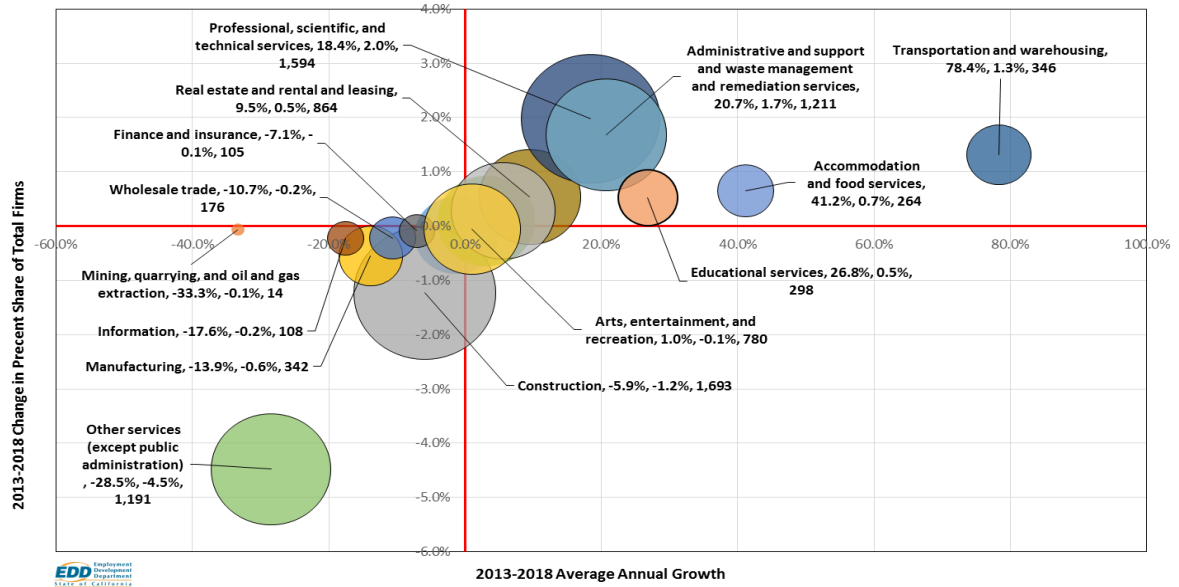

### 2013-2018 Nonemployer Establishments by NAICS Industry Sector - Humboldt County, CA

Source: U.S. Census American Community Survey

### Number of Employees by Employment Size Category

Data note: all firms with over 250 employees are suppressed due to confidentiality