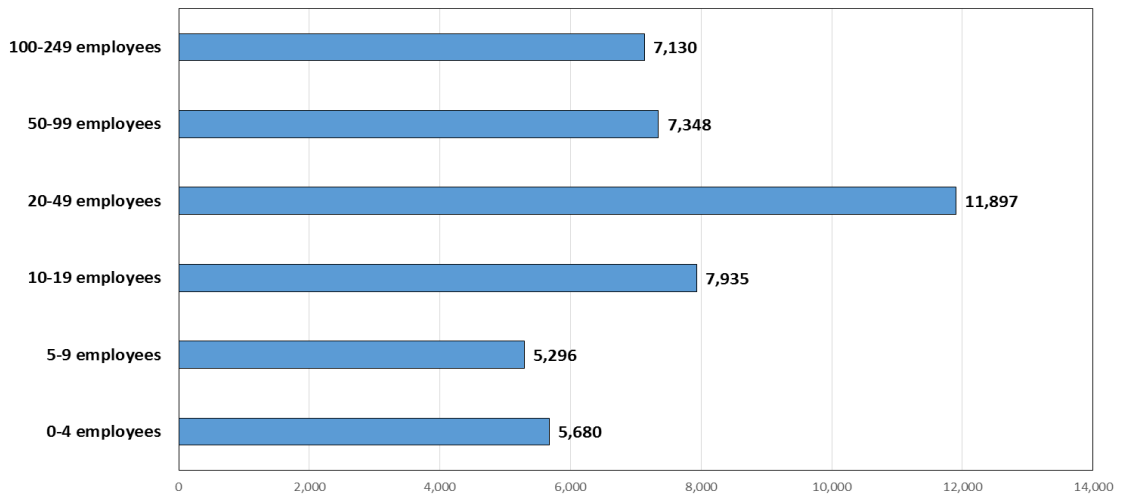

### 2013-2018 Nonemployer Establishments by NAICS Industry Sector - Humboldt County, CA

Source: U.S. Census American Community Survey

### Number of Employees by Employment Size Category

Data note: all firms with over 250 employees are suppressed due to confidentiality